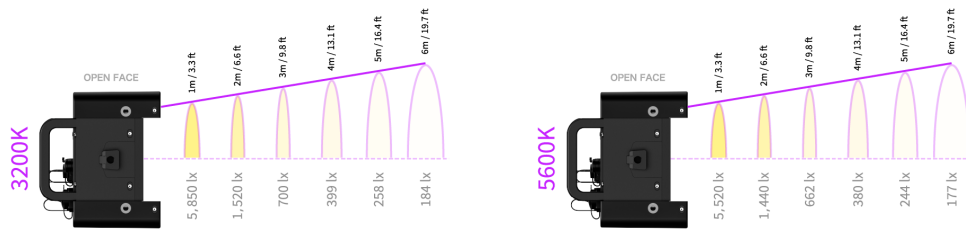

# VORTEX2S OVERVIEW

The Vortex2 Soft (V2S) is a compact 160W LED lighting system that brings full-spectrum soft light into a highly adaptable form factor. Featuring a native 110° beam, the V2S produces 662 lux @ 3m (5600K, Open Face) while delivering the same CreamOS workflow, RRGBBW colour engine, and rugged IP65 construction found across the Vortex family. This fixture has a CCT range from 2200K to 15000K and two independently controllable zones.

# VORTEX2S PHOTOMETRICS | NATIVE 110° BEAM

		1m	2m	3m	4m	5m	6m		3.3ft	6.6ft	9.8ft	13.1ft	16.4ft	19.7ft
3200K	OPEN FACE	5850	1520	700	399	258	184		543.5	141.2	65.0	171.9	110.6	77.6
	XWIDE	4110	1050	477	271	175	125	LUX	381.8	97.6	44.3	14.6	9.3	6.7
	INTENSIFIER	5970	1560	714	407	263	188		554.6	144.9	66.3	30.8	19.8	14.0
5600K	OPEN FACE	5520	1440	662	380	244	177		512.8	133.8	61.5	35.3	22.7	16.4
	XWIDE	3930	1000	457	258	167	119	LUX	365.1	92.9	42.5	24.0	15.5	11.1
	INTENSIFIER	5700	1480	680	390	251	180		529.6	137.5	63.2	36.2	23.3	16.7