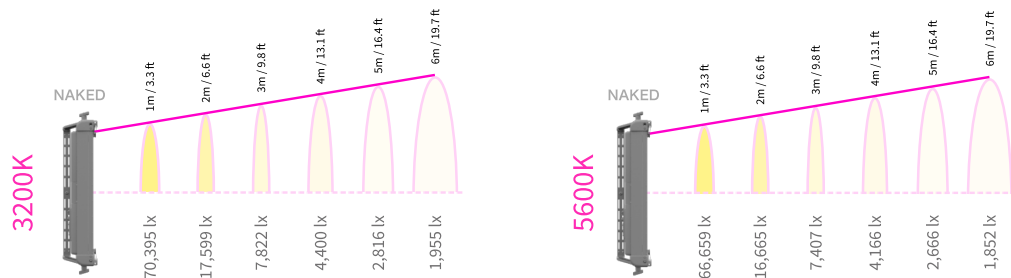

3200K	NAKED	1m	2m	3m	4m	5m	6m	LUX	3.3ft	6.6ft	9.8ft	13.1ft	16.4ft	19.7ft	FC
		70395 lx	17599 lx	7822 lx	4400 lx	2816 lx	1955 lx								
	XWIDE	54912	13728	6101	3432	2196	1525		5101.5	1275.4	566.8	318.8	204.0	141.7	
5600K	NAKED	1m	2m	3m	4m	5m	6m	LUX	3.3ft	6.6ft	9.8ft	13.1ft	16.4ft	19.7ft	FC
		66659 lx	16665 lx	7407 lx	4166 lx	2666 lx	1852 lx								
	XWIDE	52386	13097	5821	3274	2095	1455		4866.8	1216.8	540.8	304.2	194.6	135.2	

www.creamsource.com

VORTEX 24S SPECS

Power	1950W
Light Zones (Pixels)	24
Material	Aluminium/Technopolymer
Light Source	RRGBBW LED
Colour Range	CCT: 2200 - 15000K, PLUS/MINUS GREEN, HUE/SATURATION, XY, GELS, DIRECT RGBW, EFFECTS
CRI / TLCI	Typical 95
Beam Angle	110° (Half Peak Angle)
Tilt Angle	360°
Photometrics	<table border="0"> <tr> <td>NAKED 3200K:</td> <td>NAKED 5600K:</td> </tr> <tr> <td>70,396 lx / 6,539.9 fc @ 1m / 3.3 ft</td> <td>66,659 lx / 6,192.8 fc @ 1m / 3.3 ft</td> </tr> <tr> <td>17,599 lx / 1,635.0 fc @ 2m / 6.6 ft</td> <td>16,665 lx / 1,548.2 fc @ 2m / 6.6 ft</td> </tr> <tr> <td>7,822 lx / 726.7 fc @ 3m / 9.8 ft</td> <td>7,407 lx / 688.1 fc @ 3m / 9.8 ft</td> </tr> <tr> <td>4,400 lx / 408.8 fc @ 4m / 13.1 ft</td> <td>4,166 lx / 387.0 fc @ 4m / 13.1 ft</td> </tr> <tr> <td>2,816 lx / 261.6 fc @ 5m / 16.4 ft</td> <td>2,666 lx / 247.7 fc @ 5m / 16.4 ft</td> </tr> <tr> <td>1,955 lx / 181.6 fc @ 6m / 19.7 ft</td> <td>1,852 lx / 172.1 fc @ 6m / 19.7 ft</td> </tr> </table>
Light Output	3200K: 193,837 lumens; 5600K: 185,338 lumens
Mounting	8x 3/8" threaded rigging points, 8x LNX sockets
Yoke	Removable quick release yoke
Filter Rails	2x Front-Mount Filter Rails for Secondary Lenses, Diffusers, Accessories
User interface	High Precision Digital Magnetic Encoder, Backlit Keypad, Colour LCD Display
Dimming	0-100% with High Resolution, Super-Smooth Low End Mode
High Speed Capability	Over 5000fps Flicker Free in High Speed Mode
Synchronization	Sync Input for Triggering and Syncing to Camera Shutter
Max Ambient Temperature	40°C / 104°F
Cooling	Low noise variable speed fans
Estimated LED Lifespan	50,000hrs (L70)
Input (AC)	110-240V AC, 50/60Hz, Max 17.7A. Neutrik powerCON TRUE1 connector
Input (DC)	N/A
Protection Class	IP65
Weight	42 kg / 92.6 lb (Excluding yoke) 49.47 kg / 109.1 lb (Including yoke + yoke handles)
Dimensions	971 x 686 x 258 mm / 38.2 x 27 x 10.2 in. (Excluding yoke) 1333 x 971 x 258 mm / 52.5 x 38.2 x 10.2 in. (Including yoke)
Warranty	3 years on fixtures (5 years if registered) 12 months on accessories
Certifications	Pending: CE, UKCA, RCM, CSA, ETL, FCC
Control	On-Board Interface, DMX via standard 5-pin XLR connectors, Wired Remote Control Accessory, Integrated LumenRadio TimoTwo with BLE, 2x etherCON, USB Type A
Includes	Vortex24S, Yoke, Power Cable, XWIDE Lens, Safety Cable
Product Code	K-CSV-24-ESS (Essentials Kit)