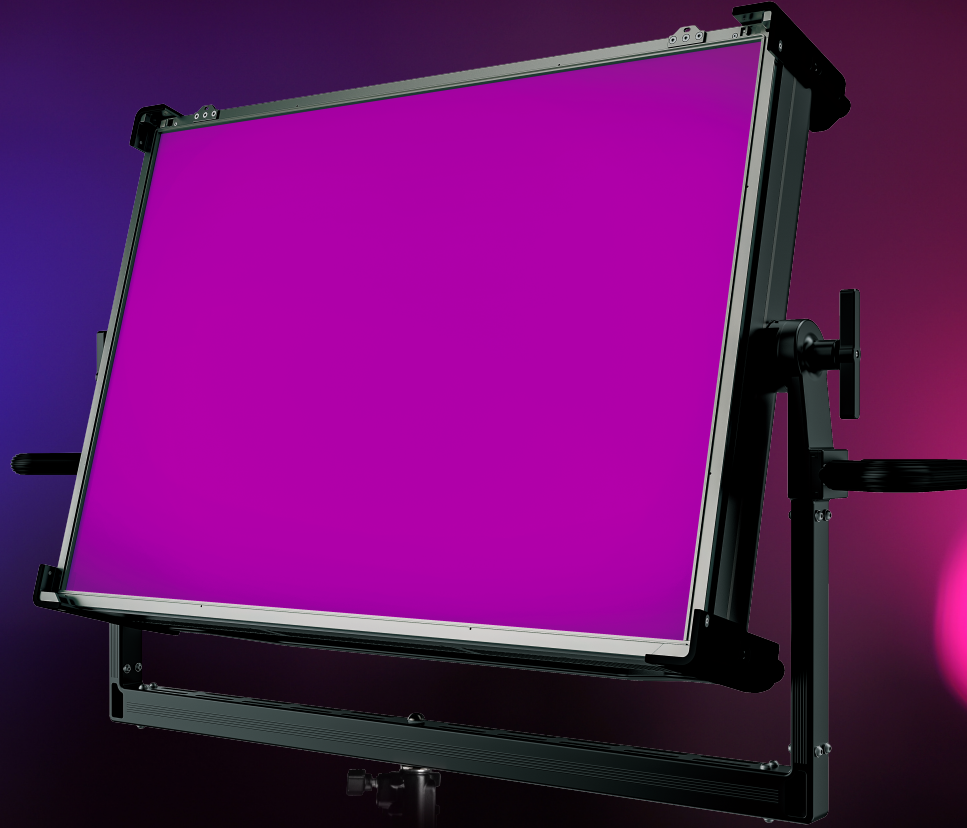

VORTEX 24S

Bring a friend.

1950W

Power

IP65

Water Resistant

LNx

Compatible

PSU

Inside

VORTEX 24S OVERVIEW

Meet the Vortex24S, a dynamic 2x3 lighting system tailored for those seeking expansive coverage and powerful output. Building on the foundation of the Vortex8, the Vortex24S amplifies output threefold, while its larger form factor reduces the need for multiple units and simplifies rigging, especially on Elevated Work Platforms (EWP) or Condors.

Designed with 24 directional pixel zones, the Vortex24S allows for complex lighting effects like replicating the dynamics of fire or motion, with seamless dimming across intensities all while maintaining colour accuracy, free from drift.

The Vortex24S's efficient design draws 1950W, making it compatible with standard circuits and featuring a 'House Power' mode for 15A circuits. The integration of a built-in ballast means easier storage and transport, allowing for streamlined packing in lighting carts and trucks, optimising your workflow on the go.